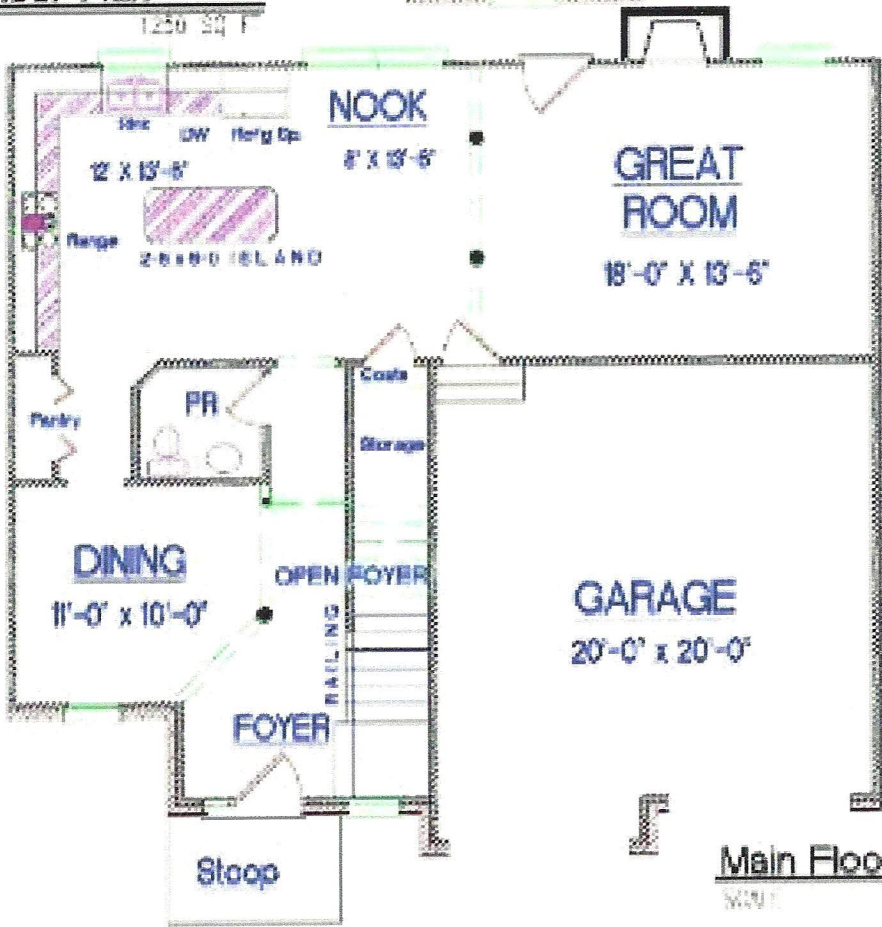

**Second Floor Plan**  
SCALE 1/250 SQ. FT.

**Main Floor Plan**  
SCALE 1/250 SQ. FT.

**THE HERITAGE**  
2190 SQUARE FEET  
D-2190-503

**Computer House Plans**  
1191 W. Main St. Suite One  
Hendersonville, TN 37075  
(615) 338-4114  
Copyright 1996 All Rights Reserved