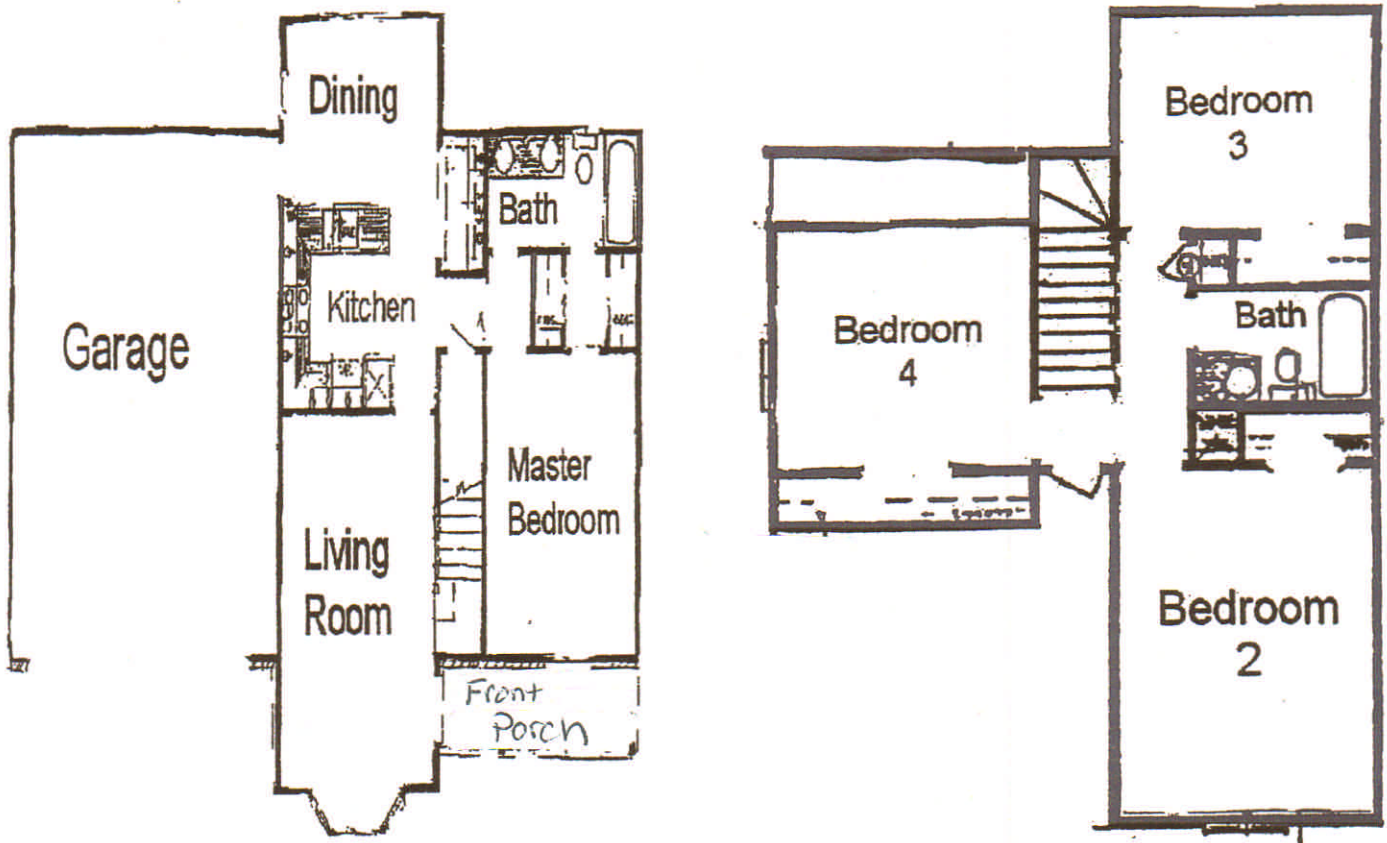

# The Brady

1553 Sq/ft

Approx 1553 sq/ft with 4 bedrooms and 2 full baths. Master suite is on the first floor with double vanities in the bath. Great eat-in kitchen with a pantry. Living room has a box bay window. Large front porch and standard 2-car garage. Perfect family home!