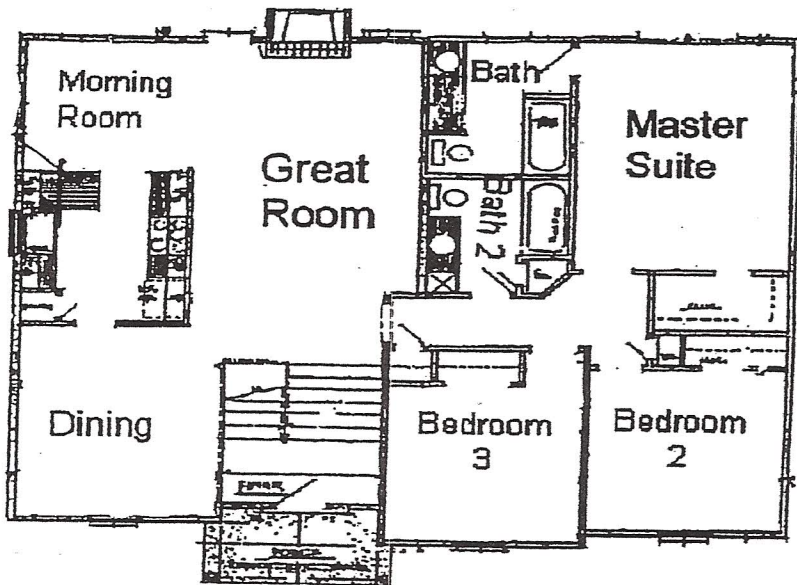

Siding...

River Birch - Modular
Manufacturer: Generic Products
Color: Bucks County

Sidin...

River Birch - Modular
Manufacturer: Generic Products
Color: Bucks County

The Ferguson

Upper Level

Lower Level

Approx 2074 sq/ft spacious 4 bedroom, 3 full bath family home. This floor plan offers a huge recreation room on the lower level with a full bath and a fourth bedroom. Master suite is on the main floor with large walk in closet and jacuzzi tub/shower combo in the bath. Eat-in kitchen has lots of windows for great natural light! Fireplace in the great room, separate formal dining room & oversized 2 car garage make this a wonderful new home for any family!