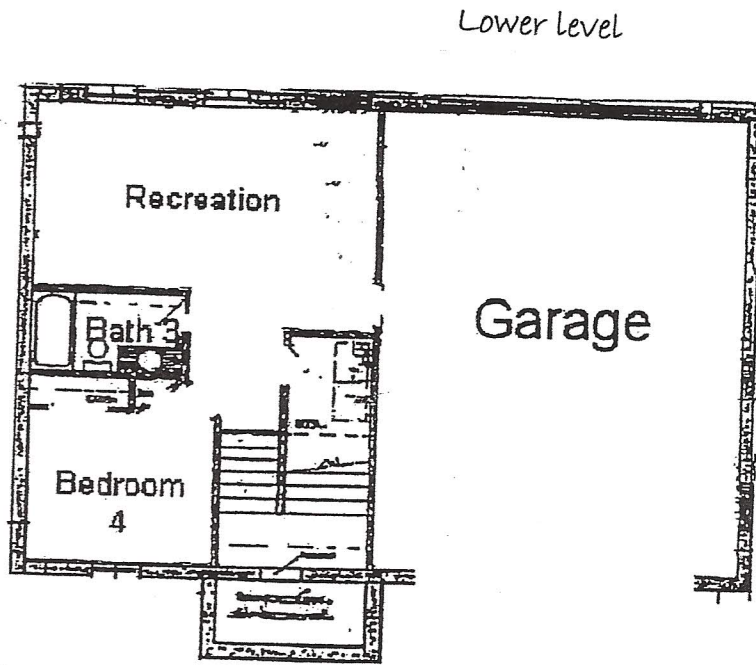

Siding...

River Birch - Modular
Manufacturer: Generic Products
Color: Bucks County

Sidin...

River Birch - Modular
Manufacturer: Generic Products
Color: Bucks County

The Ferguson

Upper Level

Lower Level

Approx 2074 sq/ft spacious 4 bedroom, 3 full bath family home. This floor plan offers a huge recreation room on the lower level with a full bath and a fourth bedroom. Master suite is on the main floor with large walk in closet and jacuzzi tub/shower combo in the bath. Eat-in kitchen has lots of windows for great natural light! Fireplace in the great room, separate formal dining room & oversized 2 car garage make this a wonderful new home for any family!