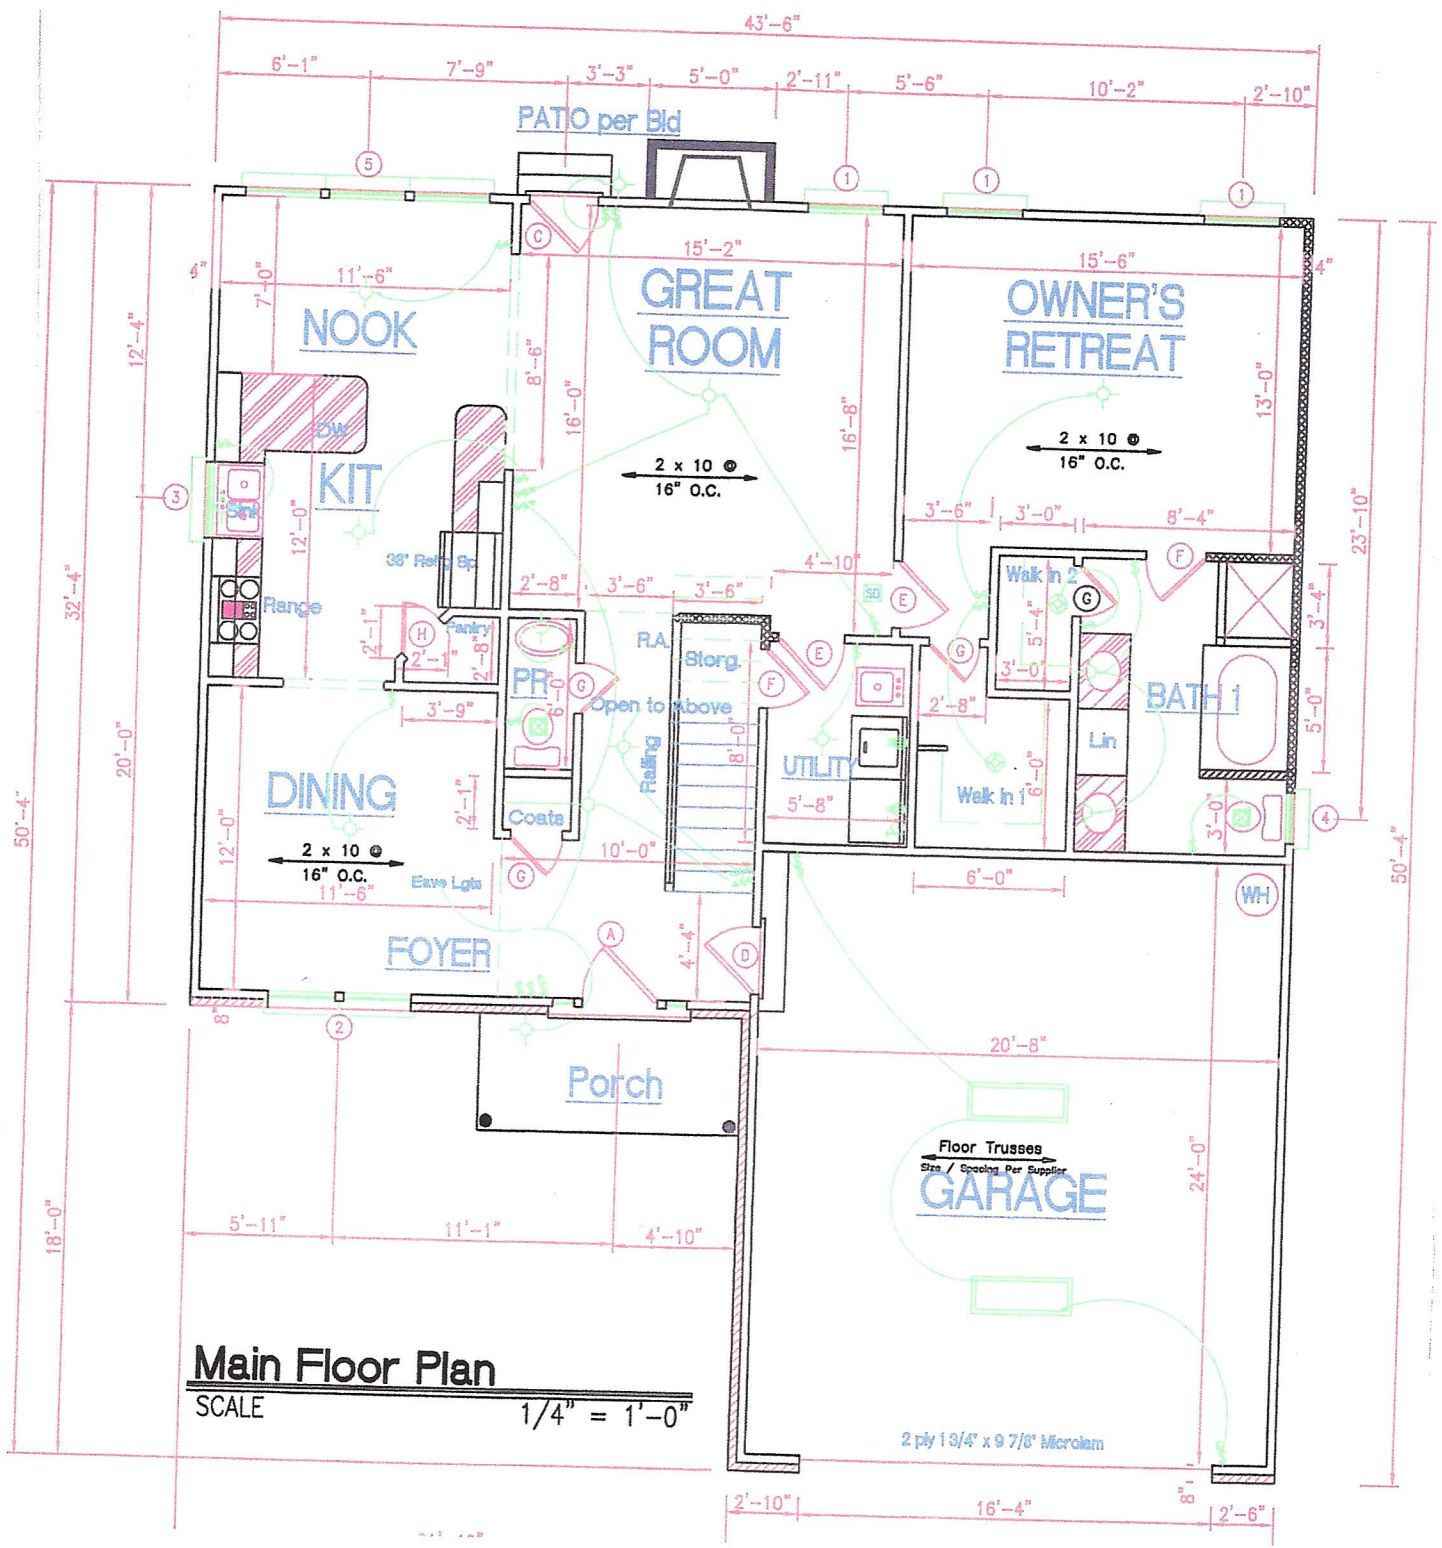

The Lauren

2257 sq/ft