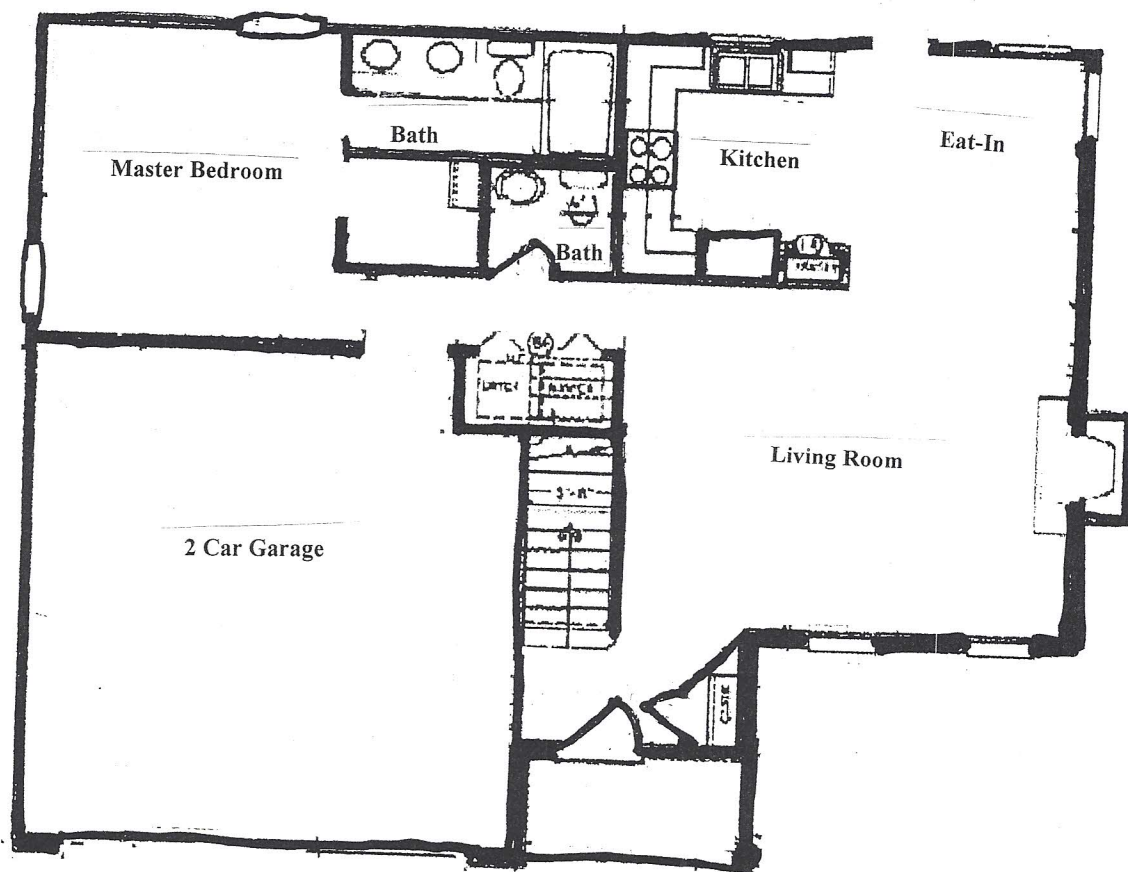

Trim

Shutter Paint
Manufacturer: Eagle Team
Color: Colonial White

Garage Do...

Shutter Paint
Manufacturer: Eagle Team
Color: Colonial White

The Rachel

1908 sq/ft

Gorgeous 4 Bedroom, 2 1/2 bath home with enormous bonus room! Master bedroom on first floor with large bathroom and walk-in closet. Huge living room with a fireplace opens up to the eat-in kitchen. 3 more bedrooms on the second floor with the bonus room, all rooms have nice size closets for storage. The oversized 2-car garage is the perfect finishing touch to this well priced home.

The Rachel

1908 sq/ft