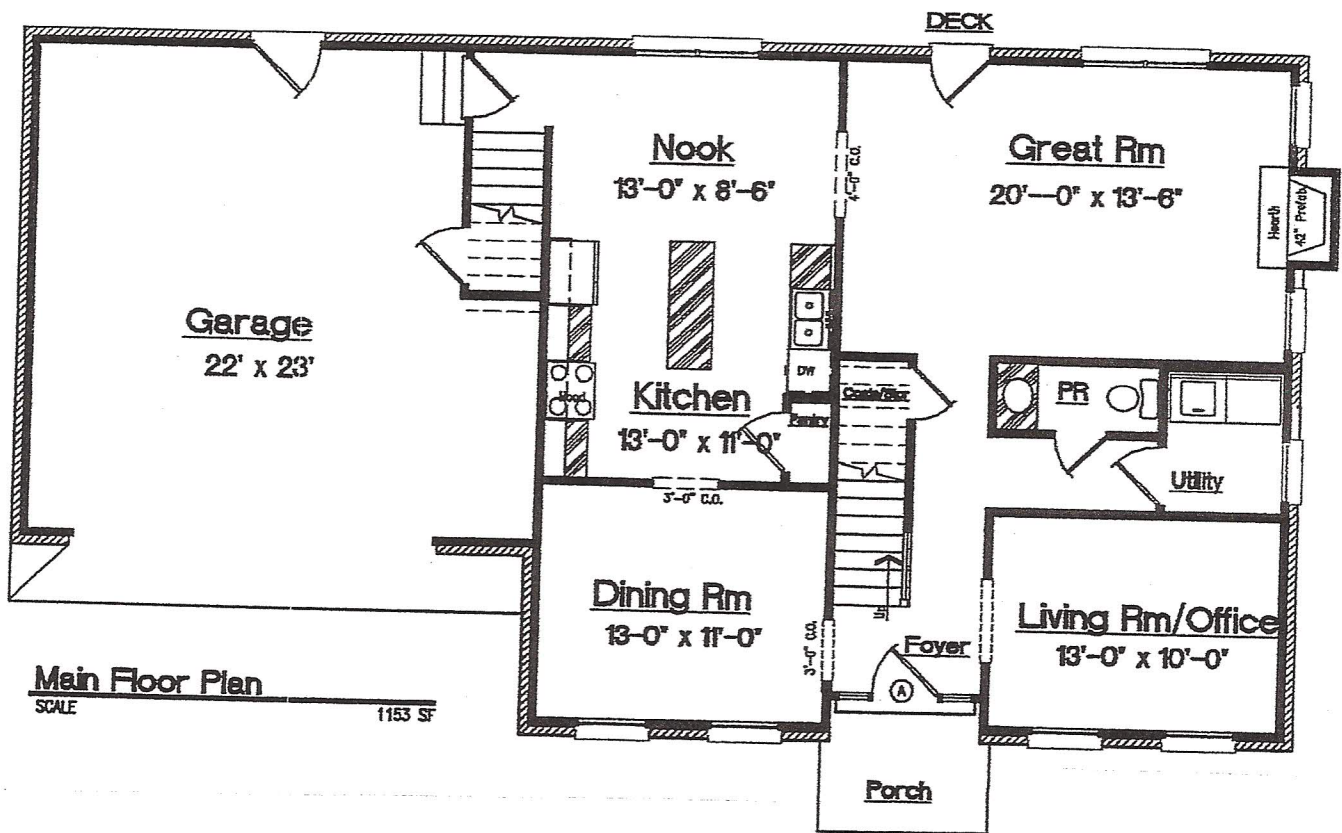

Entry Door

Shutter Paint
Manufacturer: Eagle Team
Color: Colonial White

Door and Window Trim

Shutter Paint
Manufacturer: Eagle Team
Color: Colonial White

The Windwood

2540 sq/ft

Elegant 2 story, 2540 sq/ft home with ample living space. Master suite upstairs with 3 more large bedrooms & a recreation room. All bedrooms feature lots of closet space with the master being 2 oversized walk in closets! Master bathroom has a separate tub shower with tile surround. There is a separate formal dining room and an office on the first floor that set this home apart from the rest! Upgrades galore in this beautiful home include; oversized 2-car garage, upgraded lighting package, hardwood & tile flooring, fireplace in the great room, island in the kitchen and many more! Stop by the model home for your personalized tour!